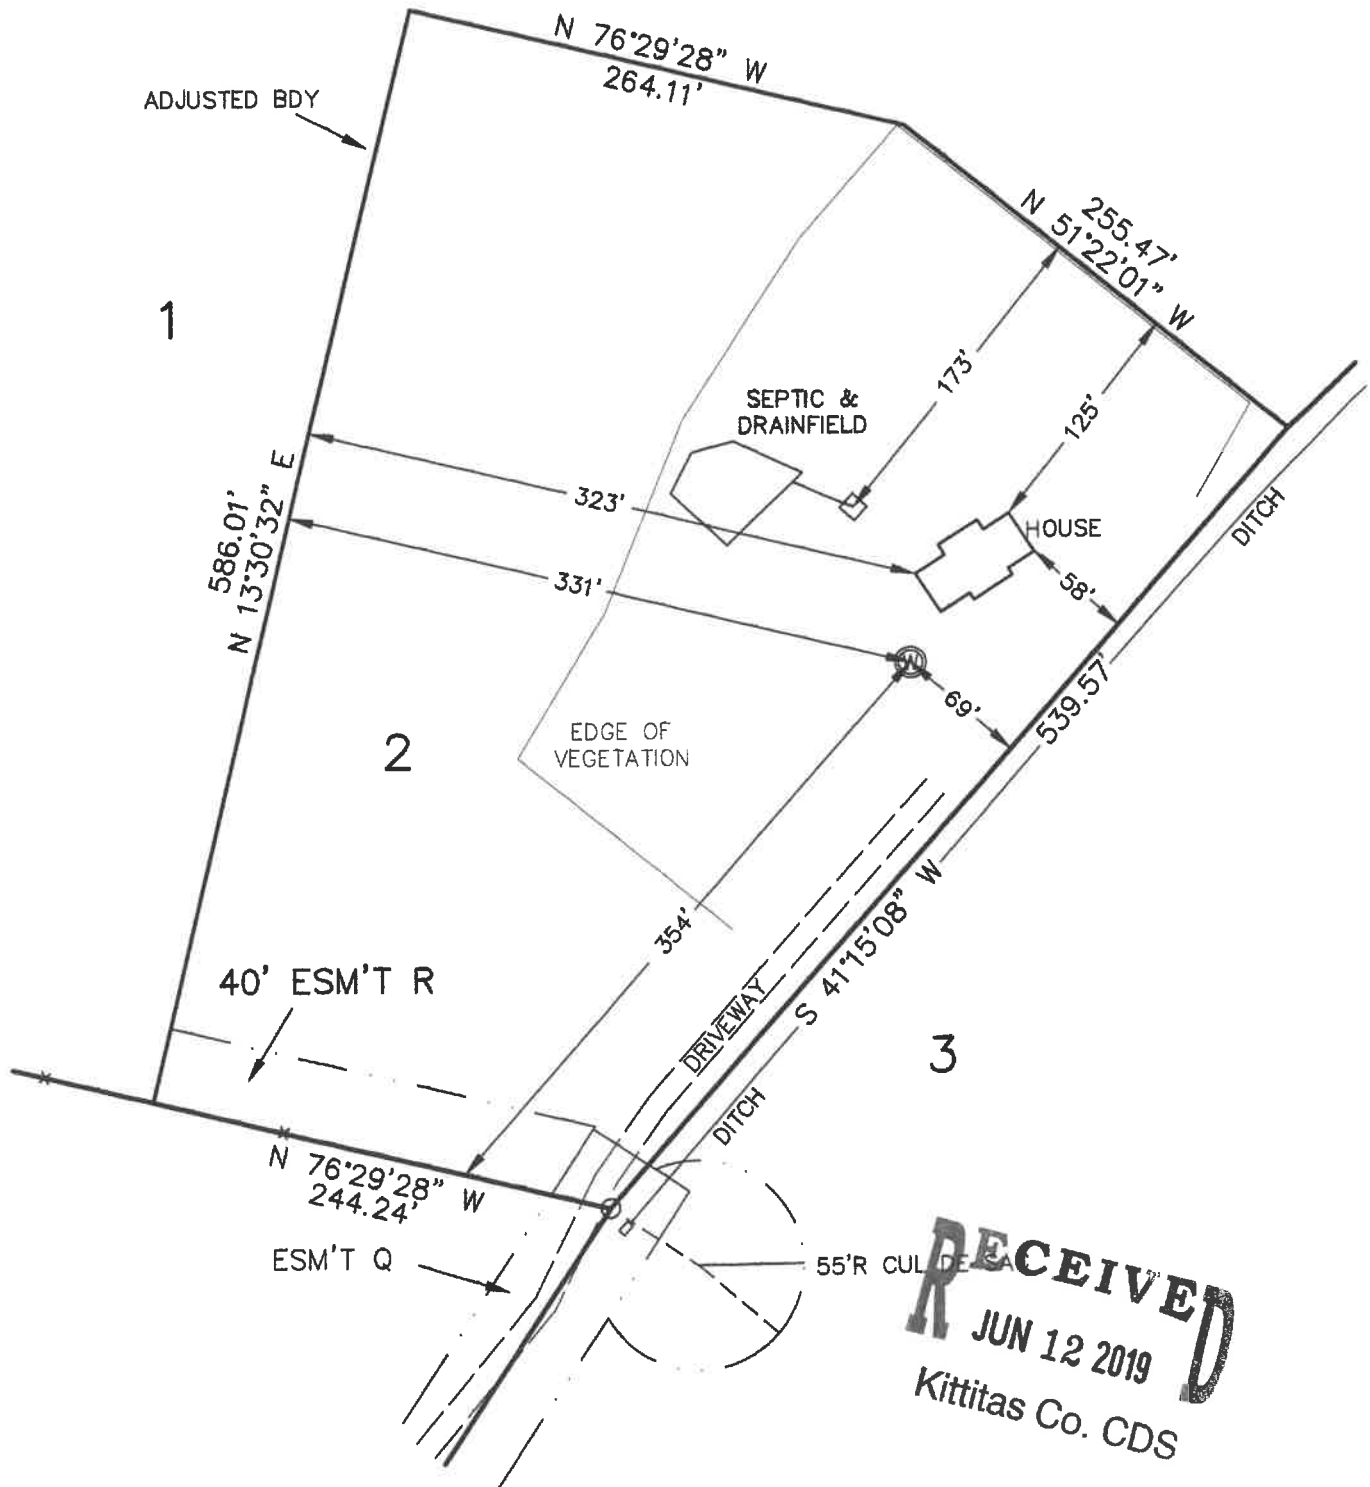

Proposed

RECEIVED
 JUN 12 2019
 Kittitas Co. CDS

SAVAGE PROPERTY LOT 2 SITE PLAN

SCALE: 1" = 100'

SAVAGE PROPERTY LOT 3 SITE PLAN

SCALE: 1" = 100'

RECEIVED
JUN 12 2019
Kittitas Co. CDS