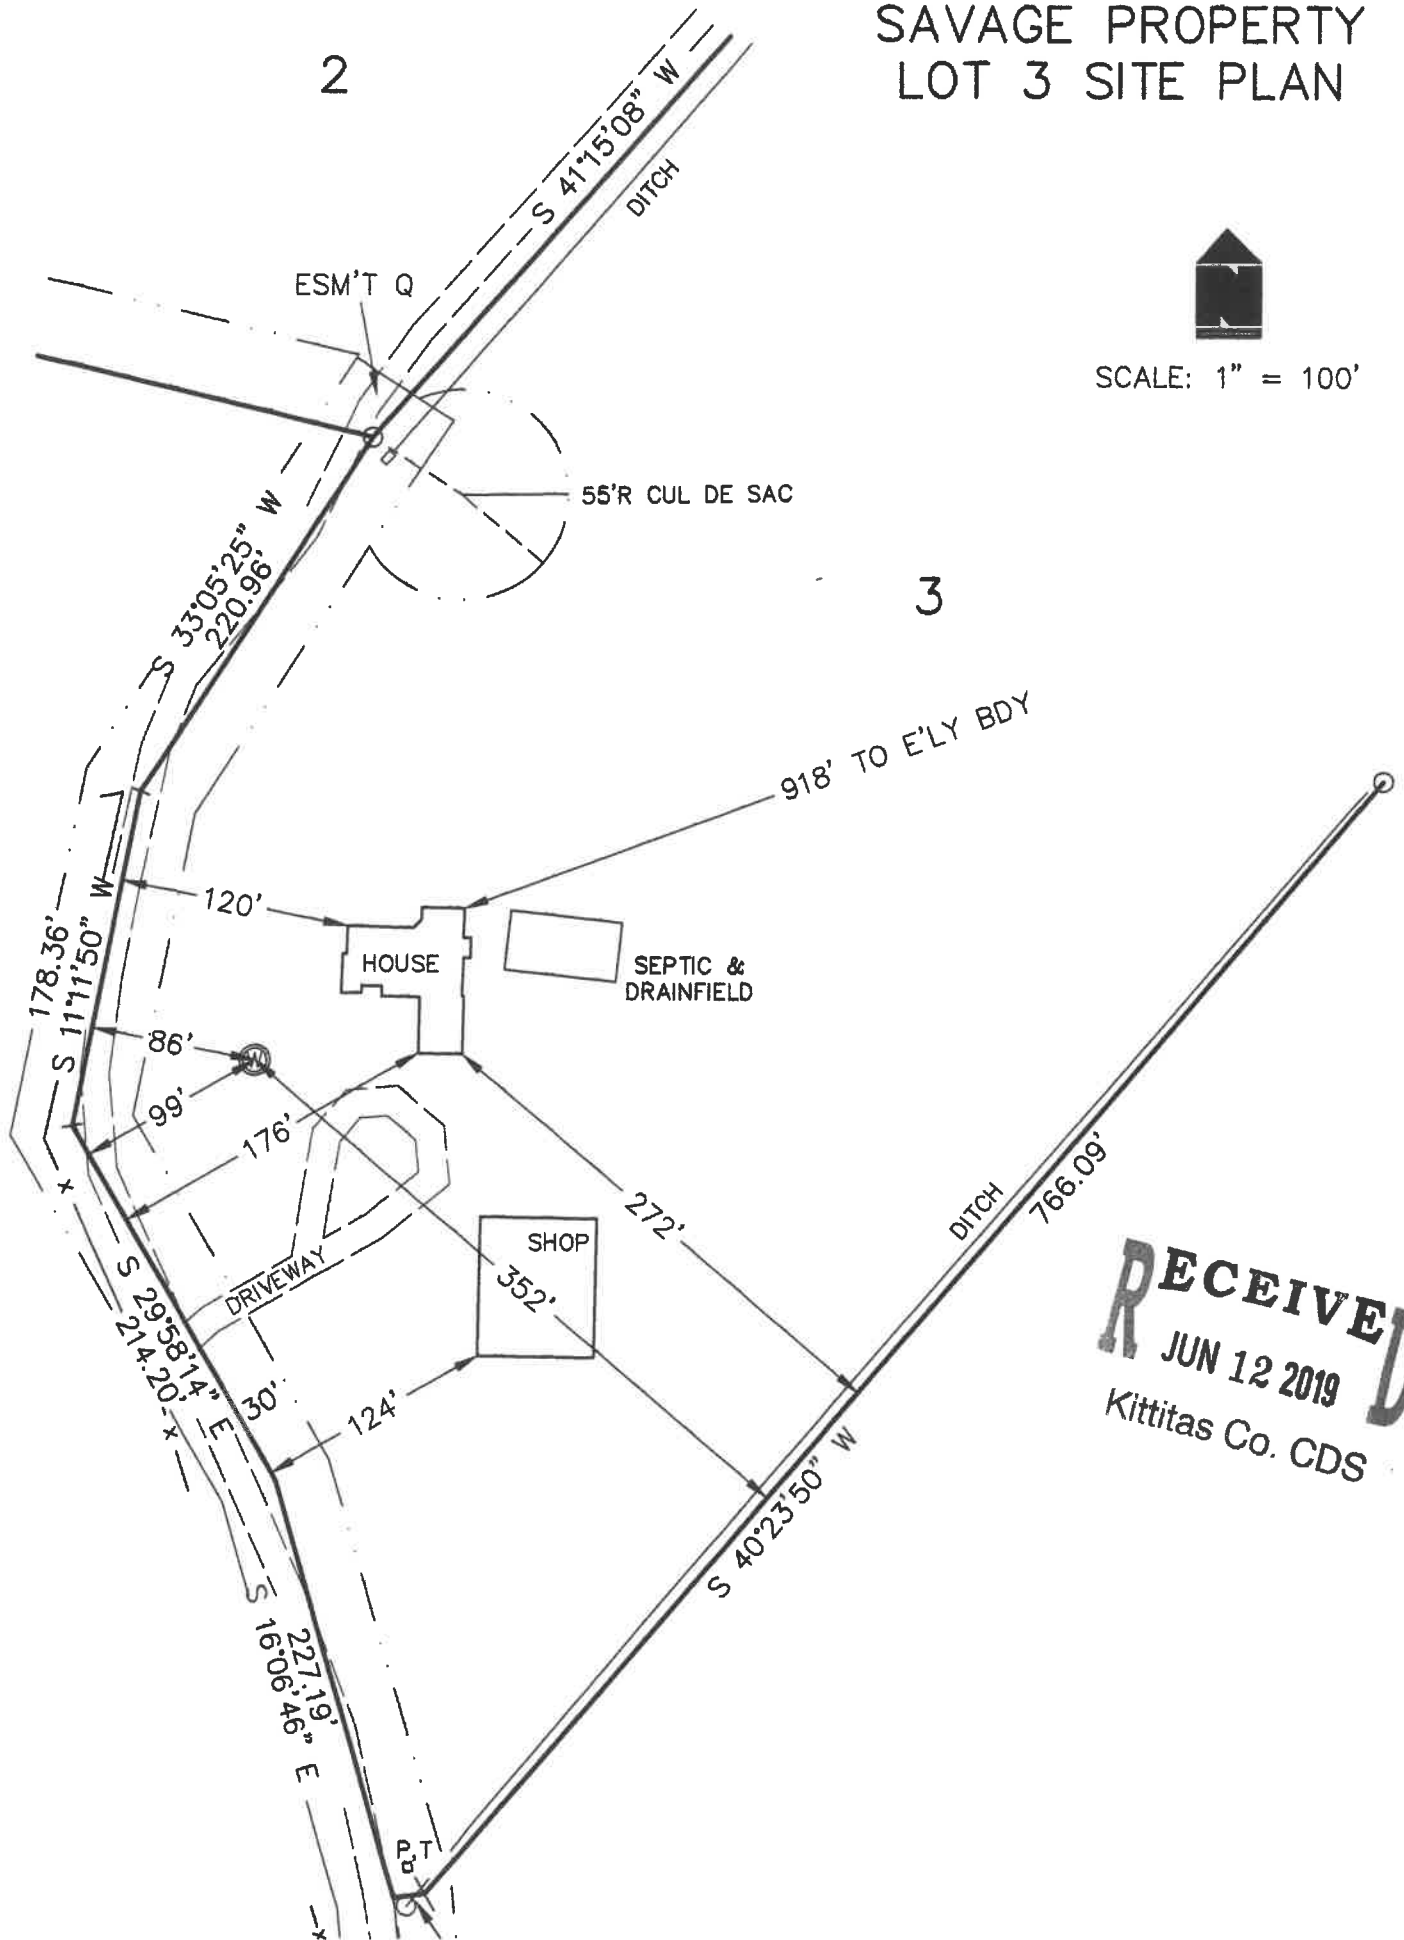

Proposed

RECEIVED
 JUN 12 2019
 Kittitas Co. CDS

SAVAGE PROPERTY LOT 2 SITE PLAN

SCALE: 1" = 100'

SAVAGE PROPERTY LOT 3 SITE PLAN

SCALE: 1" = 100'

RECEIVED
JUN 12 2019
Kittitas Co. CDS