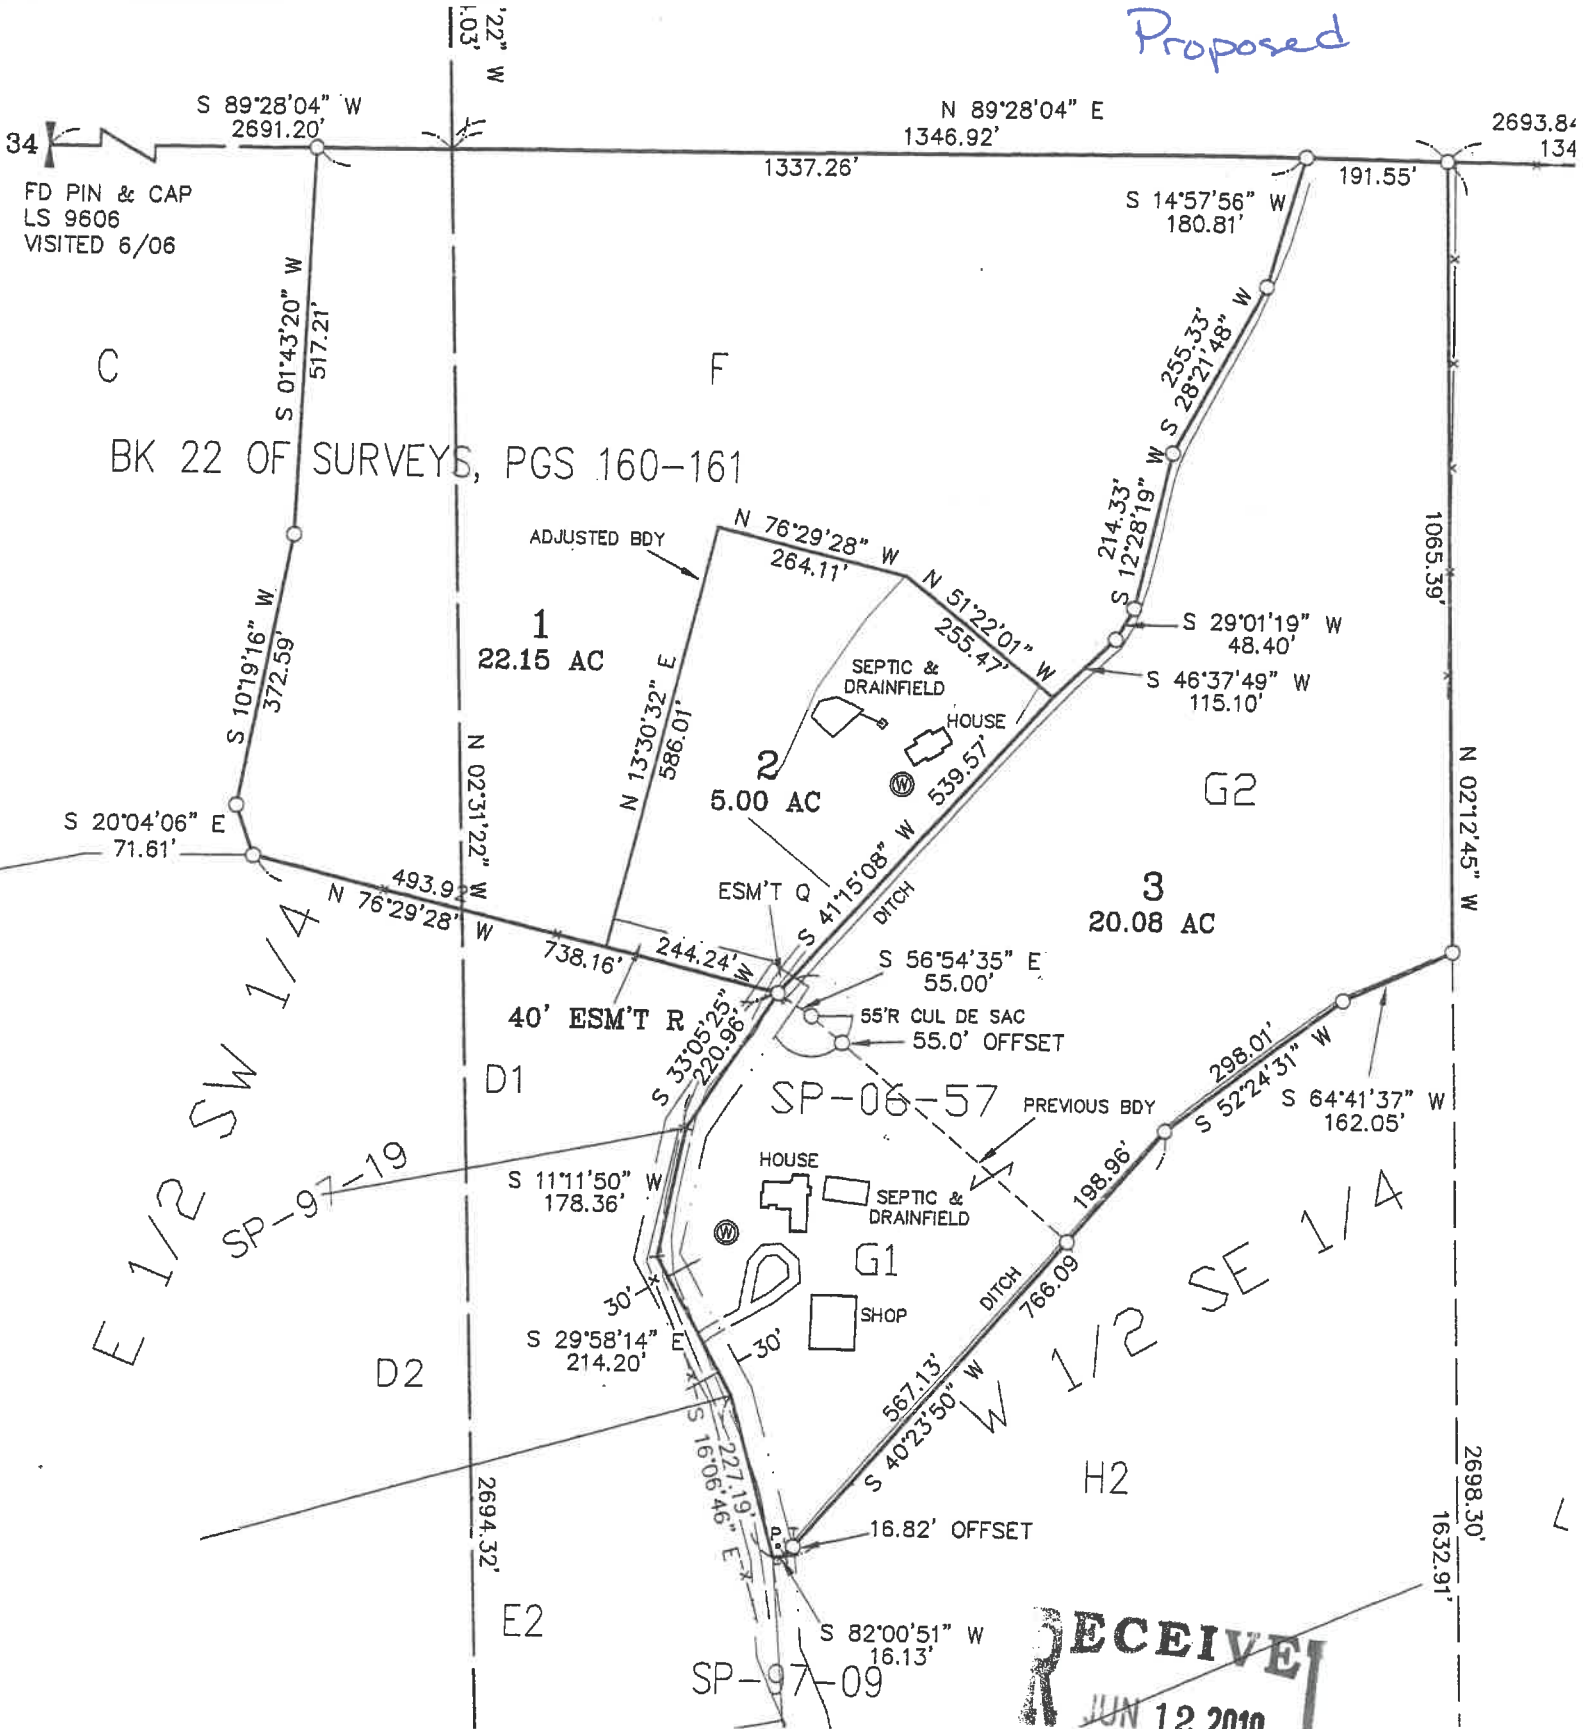

Proposed

RECEIVED
 JUN 12 2019
 Kittitas Co. CDS

SAVAGE PROPERTY LOT 2 SITE PLAN

SCALE: 1" = 100'

SAVAGE PROPERTY LOT 3 SITE PLAN

SCALE: 1" = 100'

RECEIVED
JUN 12 2019
Kittitas Co. CDS